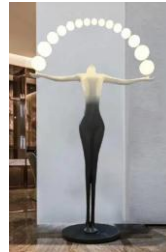

# POOL SUNLOUNGER, SOFA, SUNBED, DINING SET, SCULPTURE, SOLAR & LED LAMPS

**Adjustable aluminum sunlounger**

**Adjustable aluminum sunlounger with teak armrest**

**Solid teak wood sunlounger**

**Solid teak wood sunlounger**

**Fiberglass chair & sunlounger**

**Sunshade sunlounger**

**Sculpture**

**Solid Teak Wood Sofa set**

**Sofa bed (1 piece set)**

**Solar light**

**PE Rattan armless sunlounger**

**Cabana**