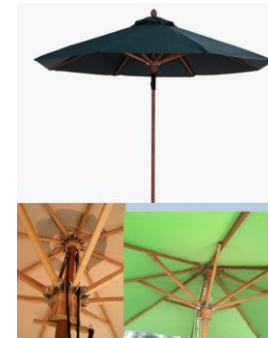

# **OUTDOOR UMBRELLA & BASE**

**Fiberglass center pole umbrella**

**Luxury aluminum center pole large umbrella 5x5m**

**Luxury aluminum side pole umbrella 3.5m**

**Stainless steel 10ft center pole umbrella**

**Aluminum natural color center pole umbrella 3mx3m**

**Glass sand aluminum alloy center pole umbrella 3mx3m**

**Aluminum alloy side umbrella round shape 3m**

**Aluminum umbrella 7m**

**Half side umbrella 2.7m**

**Hardwood center pole umbrella 2.5m**

**Bamboo center pole umbrella 2.7m**

**Indonesian Hardwood Umbrella 2.7m**

**Thatch straw umbrella and pavilion**

**Marble Base**

**Octagonal compound concrete base**

**Fancy lace garden umbrella**

**Macramé rope beach umbrella with fringe**

**REMARK: MANY MODELS AVAILABLE, ENQUIRIES ARE MOST WELCOME!**