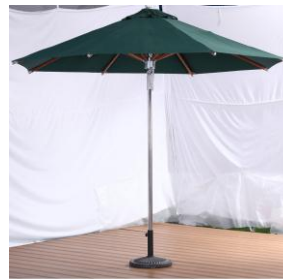

# **OUTDOOR UMBRELLA & BASE**

**Fiberglass center pole umbrella**

**Luxury aluminum center pole large umbrella 5x5m**

**Luxury aluminum side pole umbrella 3.5m**

**Stainless steel 10ft center pole umbrella**

**Aluminum natural color center pole umbrella 3mx3m**

**Glass sand aluminum alloy center pole umbrella 3mx3m**

**Aluminum alloy side umbrella round shape 3m**

**Aluminum umbrella 7m**

**Half side umbrella 2.7m**

**Hardwood center pole umbrella 2.5m**

**Bamboo center pole umbrella 2.7m**

**Indonesian Hardwood Umbrella 2.7m**

**Thatch straw umbrella and pavilion**

**Marble Base**

**Octagonal compound concrete base**

**Fancy lace garden umbrella**

**Macramé rope beach umbrella with fringe**

**REMARK: MANY MODELS AVAILABLE, ENQUIRIES ARE MOST WELCOME!**