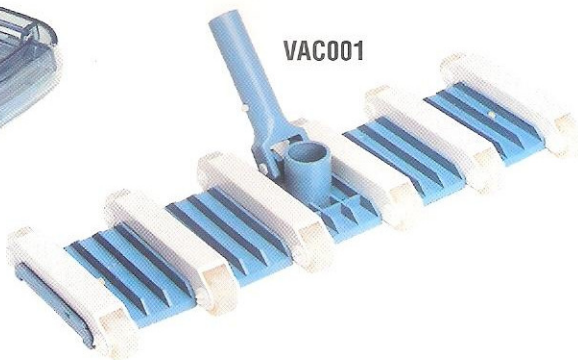

POL002

POL003

LFR001

HAYWARD
IMG

CWB002

CWB001

VAC002

VAC001

VAC003

SP1069

SP1067

- ABR005** 5" Deluxe Algae Brush w/Metal Back S/S Bristles
- ABR010** 10" Deluxe Algae Brush w/Metal Back S/S Bristles
- SKM001** Deluxe Hand Skimmer w/Metal Reinforced Frame
- SKM002** Standard Skimmer w/Magnet
- LFR001** Deluxe Leaf Rake w/Metal Reinforced Frame
- LFR002** Professional Leaf Rake w/Aluminum Rod Frame
- CWB001** 18" Standard Curved Wall Brush
- CWB002** 18" Deluxe Curved Wall Brush w/Metal Back
- VAC001** 19" Deluxe Flex Vac w/Polyurethane Wheels (Concrete/Tile)
- VAC002** 14" Standard Flex Vac (Concrete/Tile)
- VAC003** Standard Brush Vacuum (Vinyl/Concrete/Tile)
- SP1069** Glide-Ease SuperVac™ (Concrete/Tile)
- SP1067** Visual Power-Vac™ (Vinyl)
- POL001** 3 Section 5'6"-16' Pole w/External Lock
- POL002** 2 Section 8'-16' Pole w/External Lock
- POL003** 2 Section 8'-16' Pole w/Internal Metal Cam Lock

ProHayward Vacuum Hose is highly flexible and resistant to crushing, kinking, abrasion, harsh chemicals and UV damage. Blue/Black color with swivel cuff

- VH 1530** 1 1/2" x 30' Vacuum Hose
- VH 1535** 1 1/2" x 35' Vacuum Hose
- VH 1540** 1 1/2" x 40' Vacuum Hose
- VH 1550** 1 1/2" x 50' Vacuum Hose